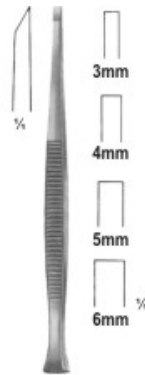

Partsch Chisel. 3mm. 5-1/2"

Alispo-81-192

Partsch Chisels
5-1/2"

81-192 3mm

81-193 4mm

81-194 5mm

81-195 6mm