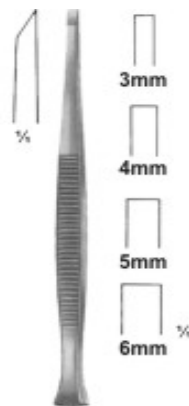

## Partsch Chisel. 4mm. 5-1/2"

Tel: +92-(0)-52-3 555674, 3254475 Fax: +92-(0)-52-3 556652, Cell: +92-(0)-300-8 717 212,

**Alispo** INTERNATIONAL

Manufacturers & Exporter of Surgical Instruments.

Partsch Chisel. 5mm. 5-1/2"

**Alispo-81-194**

**Partsch Chisels**  
5-1/2"  
81-192 3mm  
81-193 4mm  
81-194 5mm  
81-195 6mm

Partsch Chisel. 6mm. 5-1/2"

**Alispo-81-195**

**Partsch Chisels**  
5-1/2"  
81-192 3mm  
81-193 4mm  
81-194 5mm  
81-195 6mm