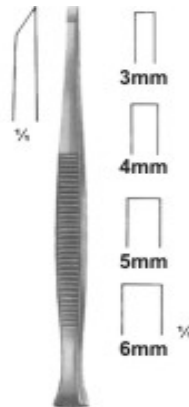

## Partsch Chisel. 4mm. 5-1/2"

Tel: +92-(0)-52-3 555674, 3254475 Fax: +92-(0)-52-3 556652, Cell: +92-(0)-300-8 717 212,

**Alispo** INTERNATIONAL

Manufacturers & Exporter of Surgical Instruments.

Partsch Chisel. 5mm. 5-1/2"

**Alispo-81-194**

**Partsch Chisels**  
5-1/2"  
81-192 3mm  
81-193 4mm  
81-194 5mm  
81-195 6mm

Partsch Chisel. 6mm. 5-1/2"

**Alispo-81-195**

**Partsch Chisels**  
5-1/2"  
81-192 3mm  
81-193 4mm  
81-194 5mm  
81-195 6mm